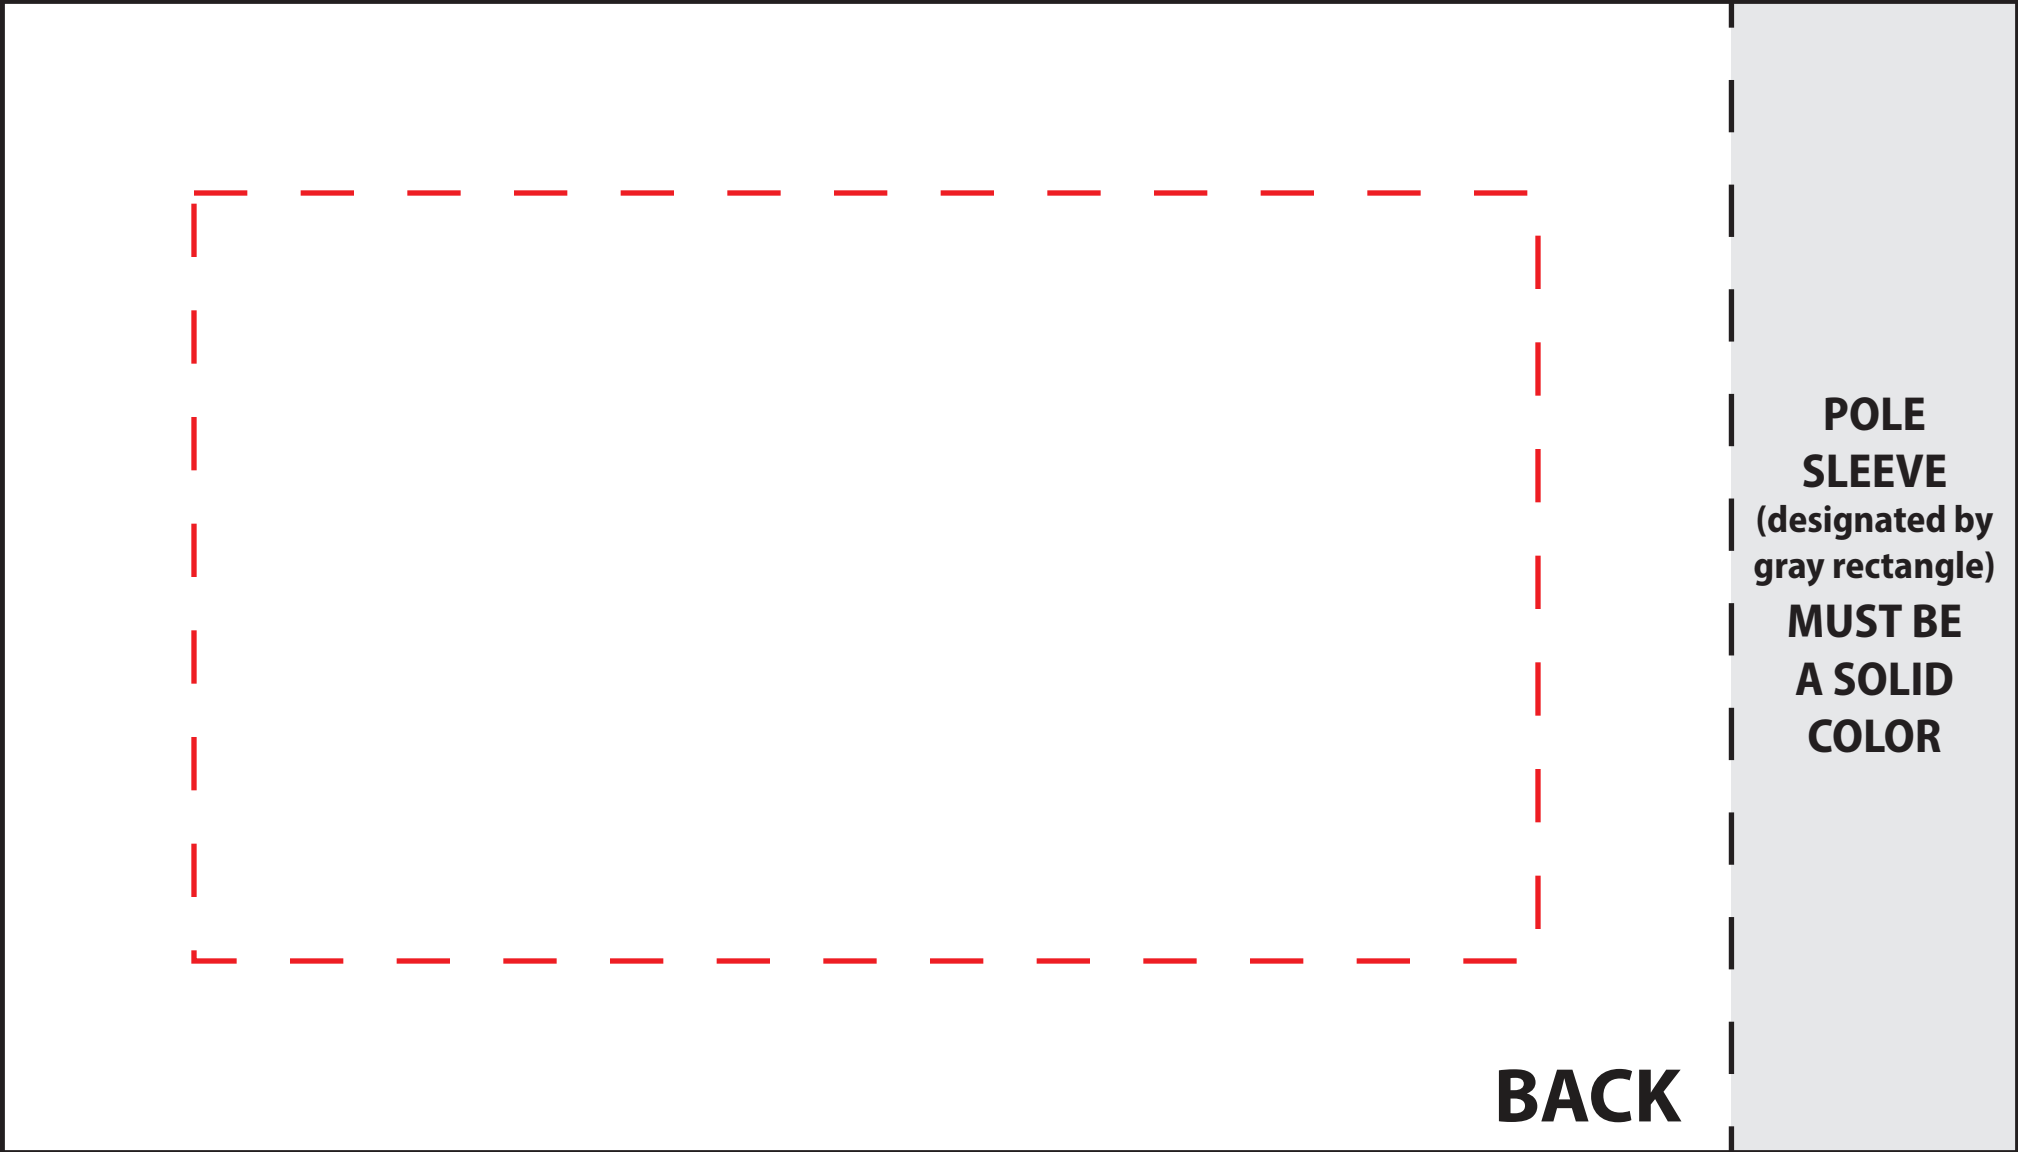

**POLE
SLEEVE**
(designated by
gray rectangle)
**MUST BE
A SOLID
COLOR**

To be used properly, this template must be opened in a vector based graphic program like Adobe Illustrator.

9" x 6" Rectangle Ski Pole Flag Template (100% Scale)

SPFP-96R

Imprint Area: 7" x 4"

Notes:

- Keep all artwork away from the edge (reflected by the **red dotted line**) of the template
- Any artwork that is intended to run off the edge requires bleed past the edge (reflected by the **blue dotted line**)
- **Use ONLY Pantone Solid Coated colors**
- **Convert all text to outlines**

Imprint Area

FRONT

Bleed Area

**POLE
SLEEVE**
(designated by
gray rectangle)
**MUST BE
A SOLID
COLOR**

BACK