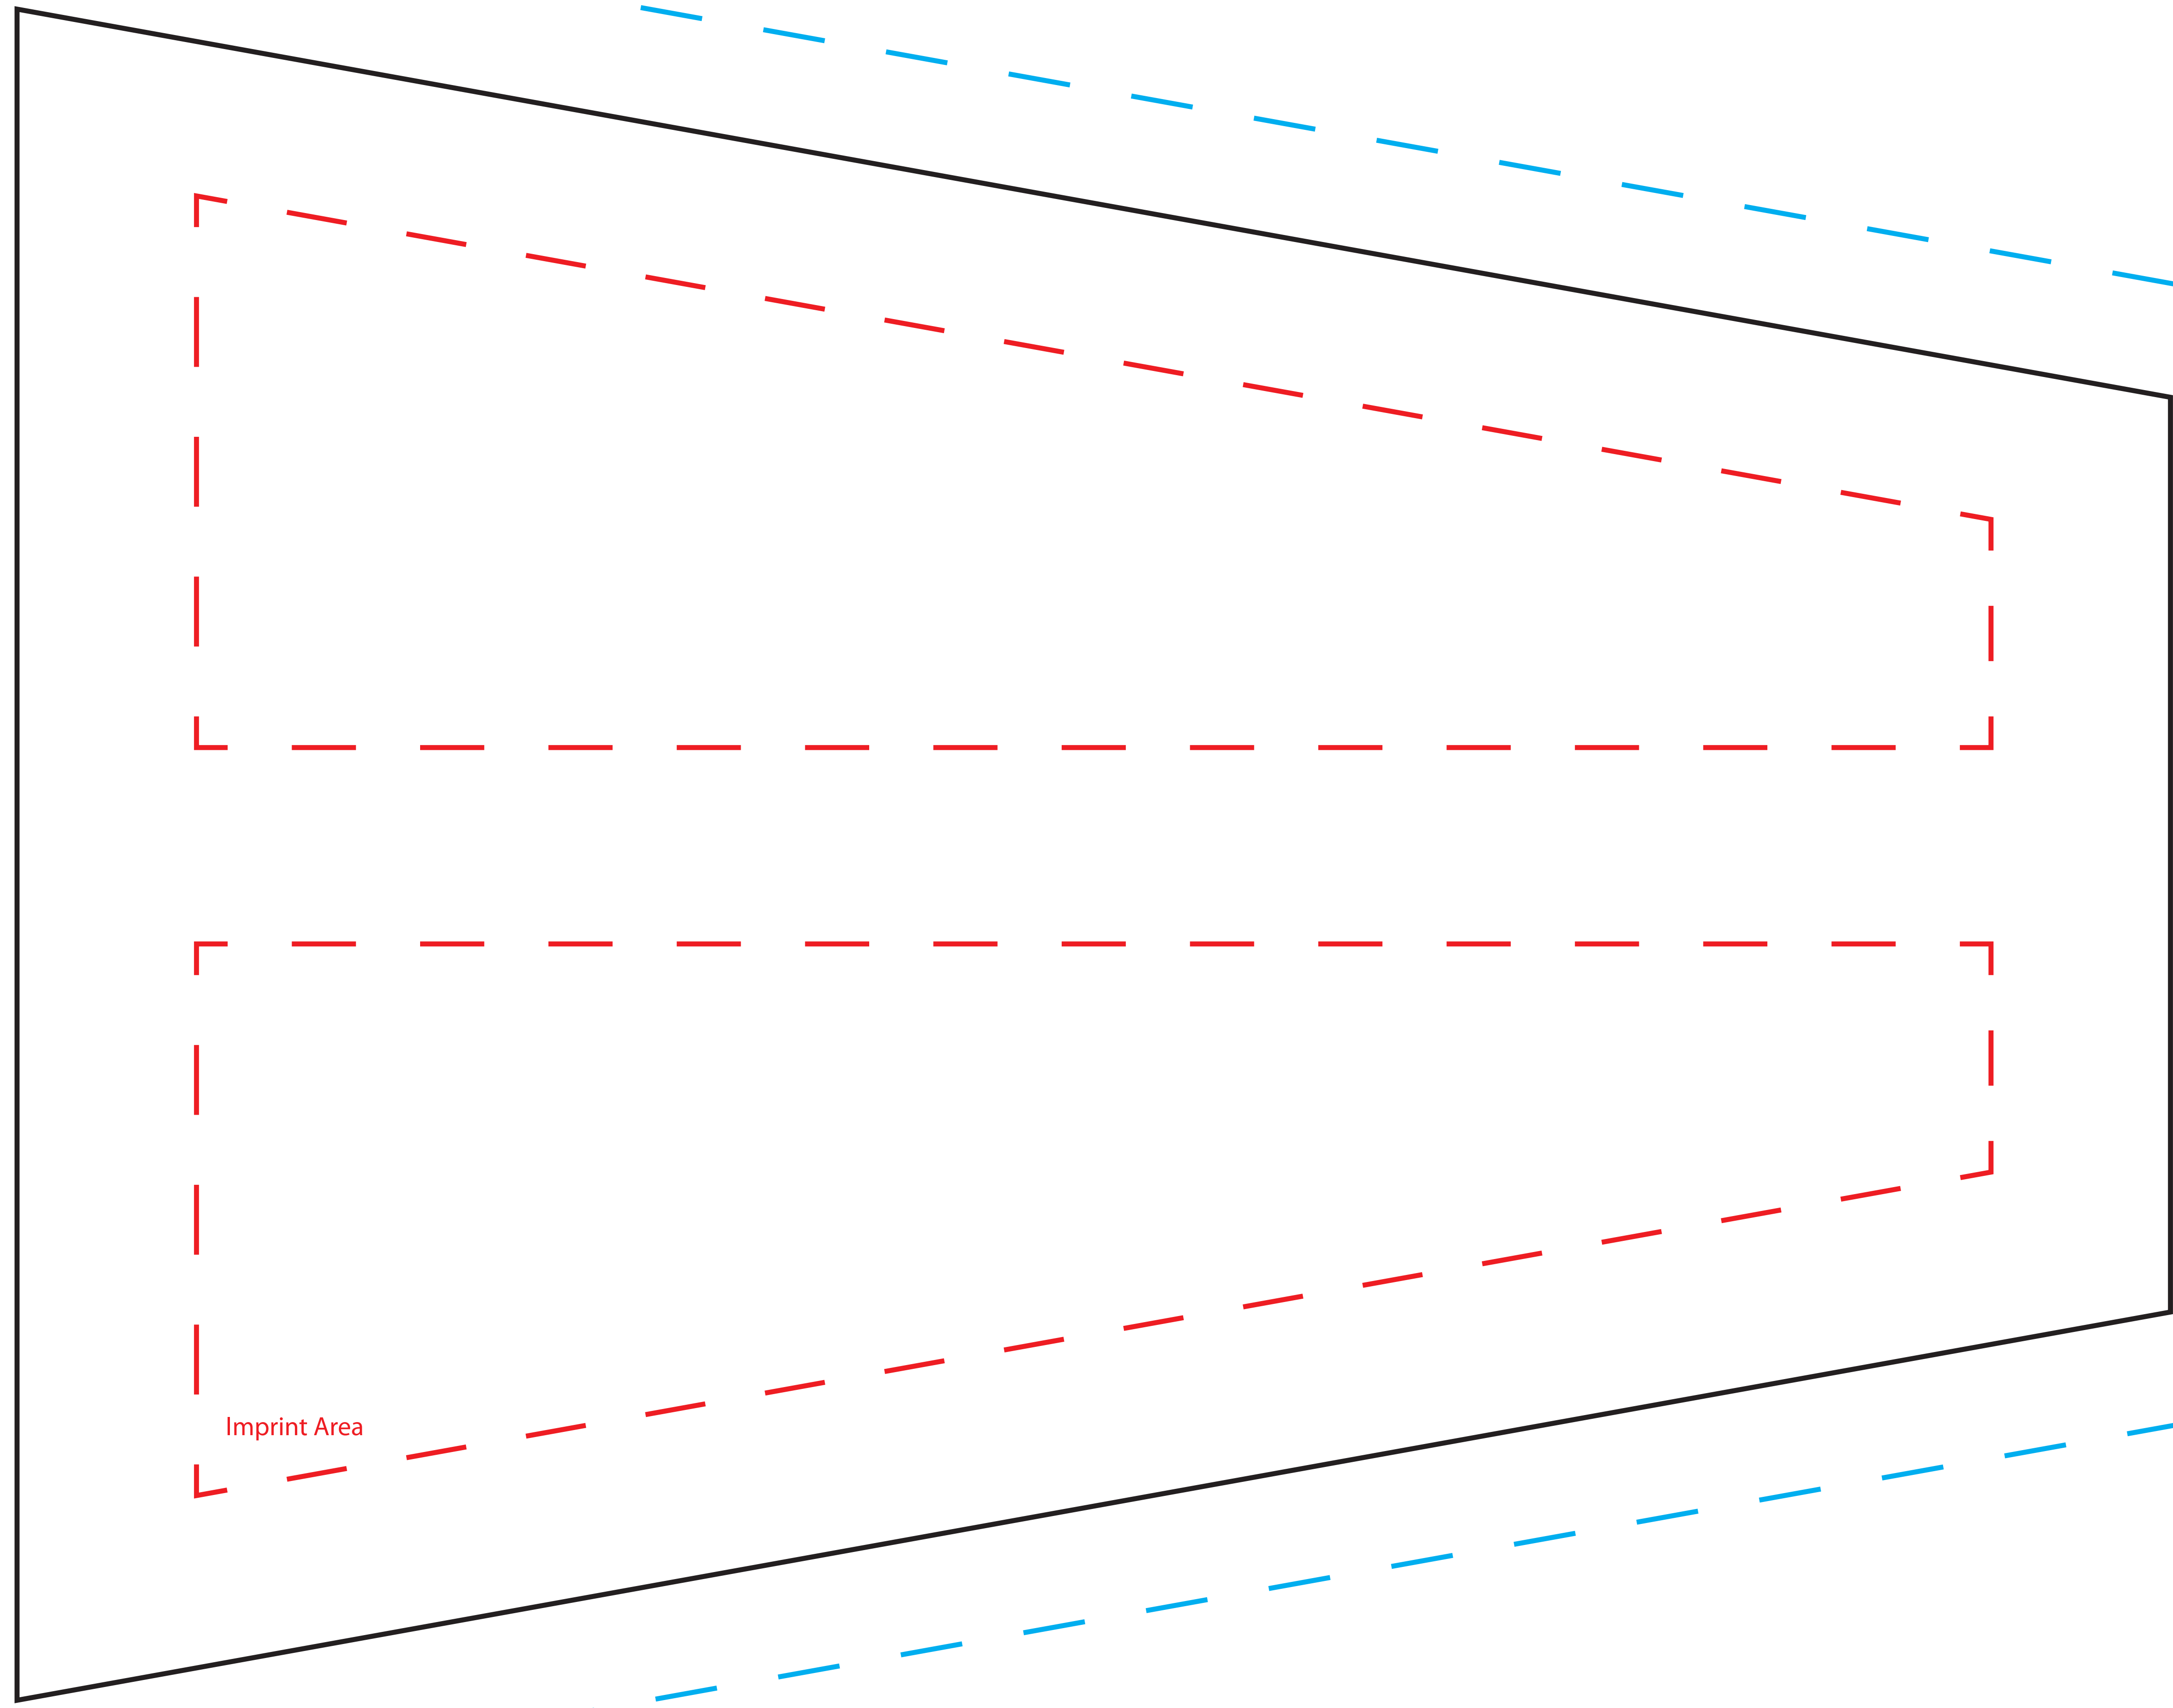

To be used properly, this template must be opened in a vector based graphic program like Adobe Illustrator.

6" x 24" Windsock Template
(100% Scale)

WIND-6X24

Imprint Area: 6" x 20"

Notes:

- Keep all artwork away from the edge (reflected by the **red dotted line**) of the template.
- Any artwork that is intended to run off the edge requires bleed past the edges (reflected by the **blue dotted line**).
- **Use ONLY Pantone Solid Coated colors**
- **Convert all text to outlines**

Imprint Area

Bleed Area