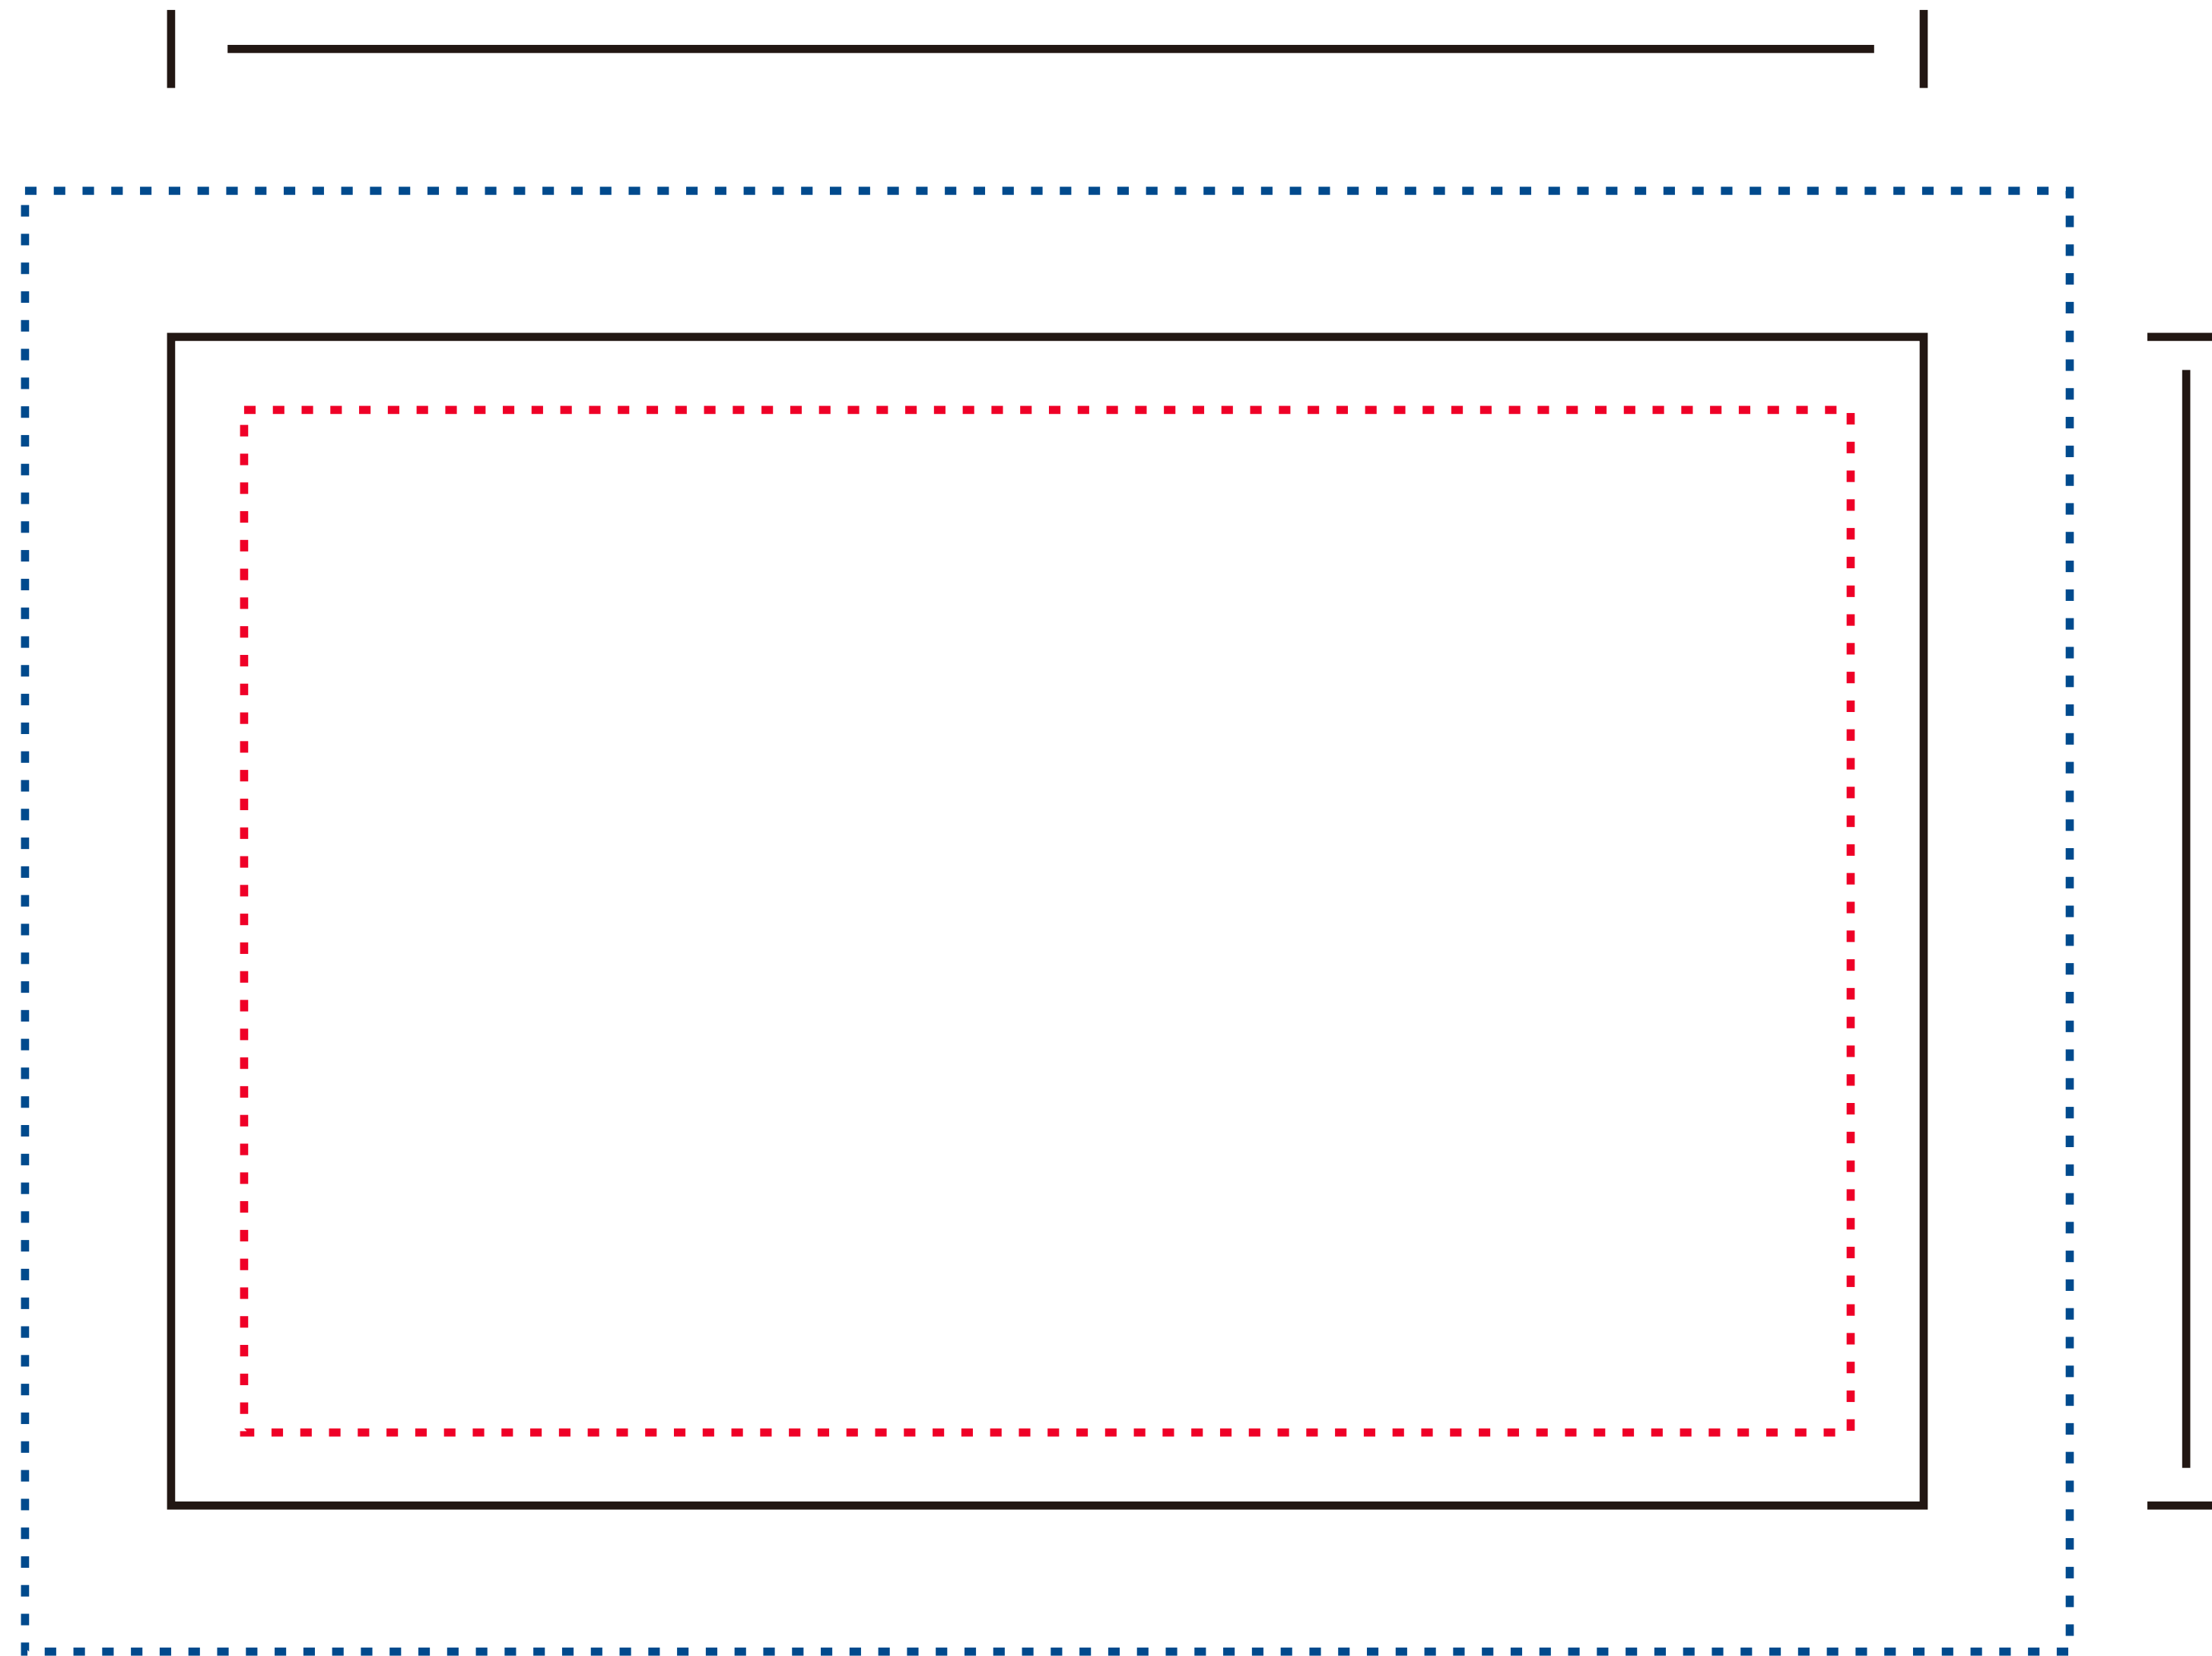

12"

To be used properly, this template must be opened in a vector based graphic program like Adobe Illustrator.

**8x12" Static Cling-Outside
WSC-8120- (100% Scale)**

Notes:

- Keep all artwork away from the edge (reflected by the **red dotted line**) of the template
- Any artwork that is intended to run off the edge of the flag requires an additional 1 inches of bleed past the edge (reflected by the **blue dotted line**)
- Use **ONLY Pantone Solid Coated colors**
- Convert all text to outlines

8"

Imprint area: 11"x7"