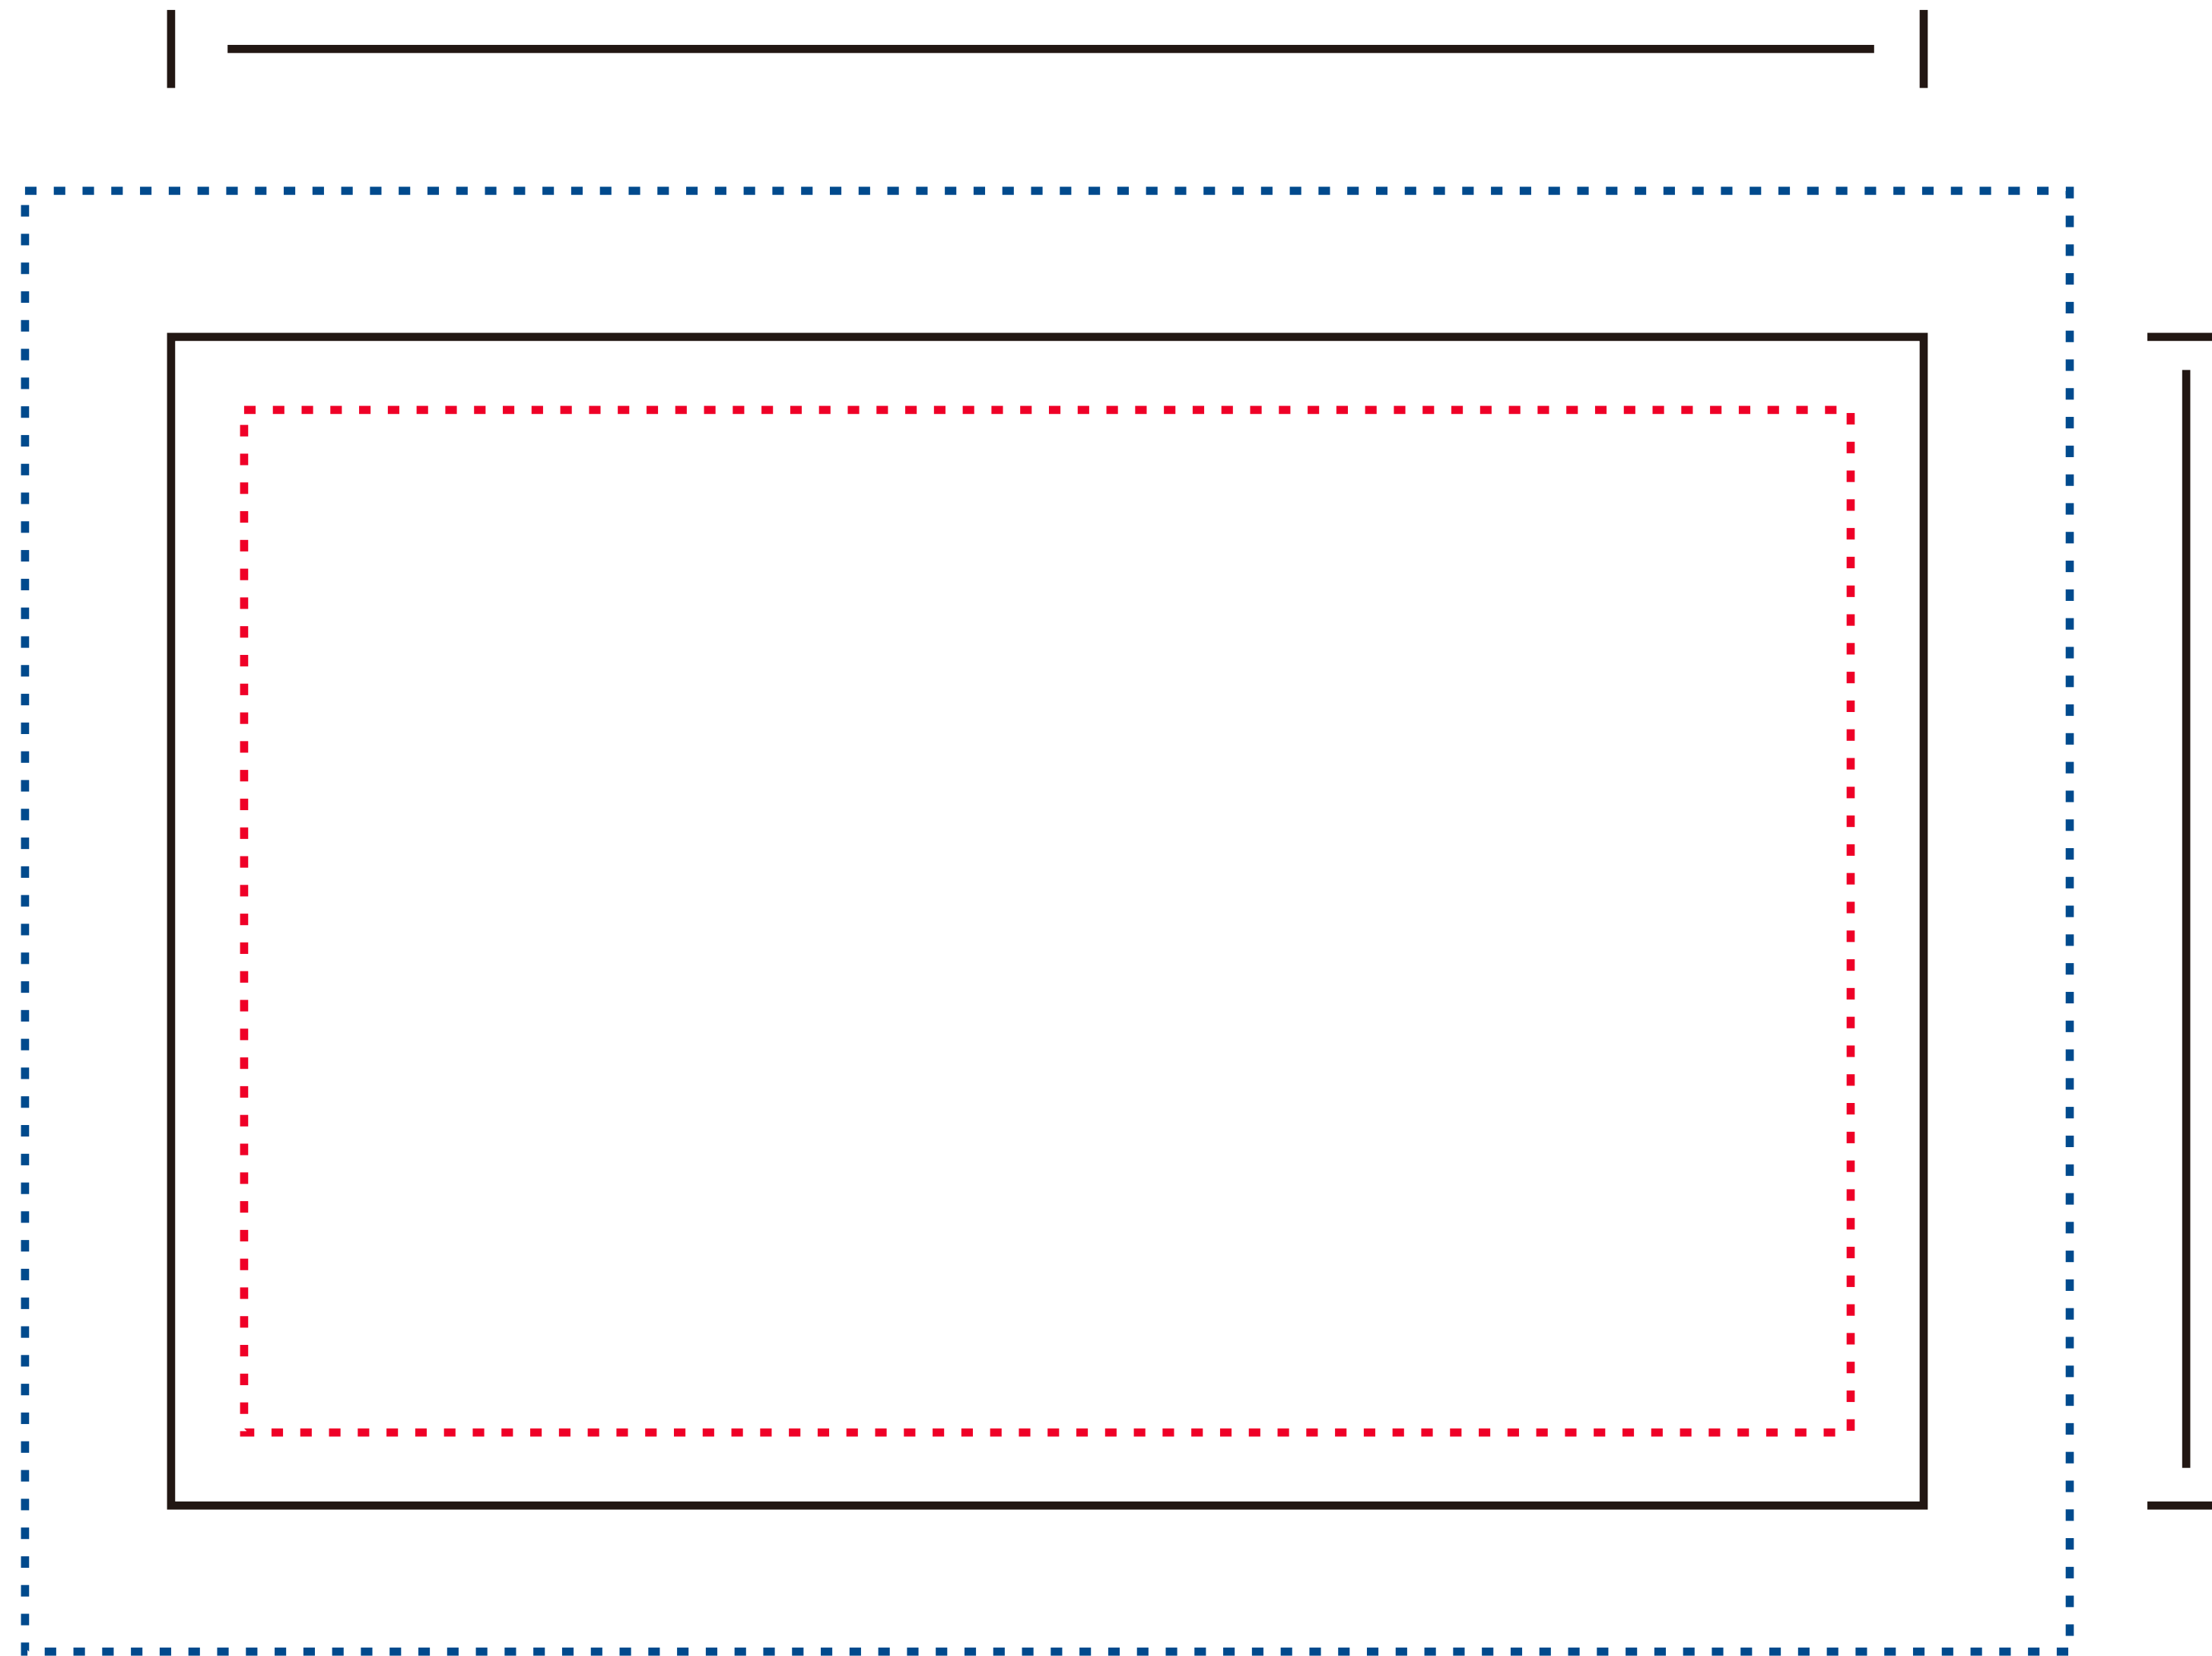

12"

To be used properly, this template must be opened in a vector based graphic program like Adobe Illustrator.

**8x12" Static Cling- Inside
WSC-812I - (100% Scale)**

Notes:

- Keep all artwork away from the edge (reflected by the **red dotted line**) of the template
- Any artwork that is intended to run off the edge of the flag requires an additional 1 inches of bleed past the edge (reflected by the **blue dotted line**)
- Use **ONLY Pantone Solid Coated colors**
- Convert all text to outlines

8"

Imprint area: 11"x7"