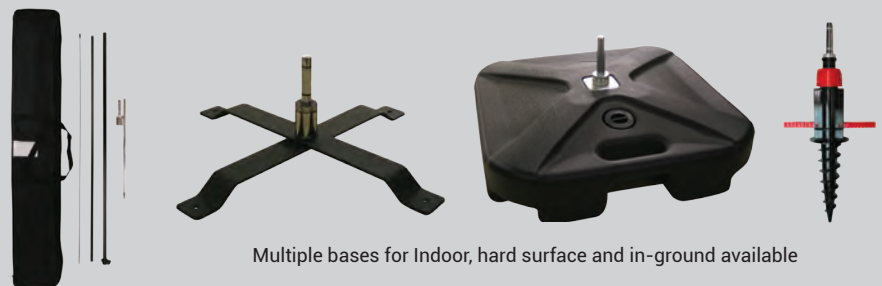

Multiple bases for Indoor, hard surface and in-ground available

* Hardware Imported