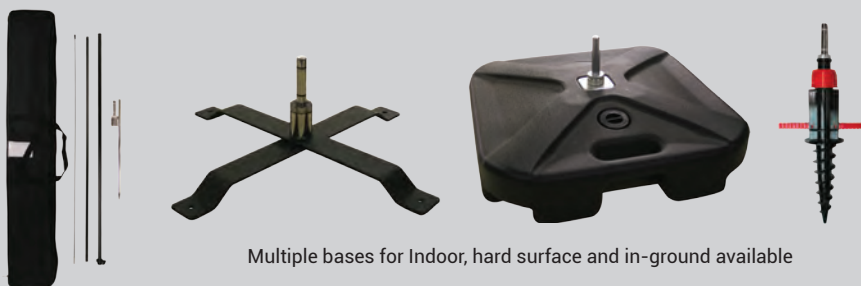

Multiple bases for Indoor, hard surface and in-ground available

* Hardware Imported

WWW.QUINNFLAGS.COM
1-800-353-2468
INFO@QUINNFLAGS.COM

asi / 80228   ppai / 360359
dc / 357404   sage / 69908

Prices subject to change without notice - see www.quinnflags.com for current pricing